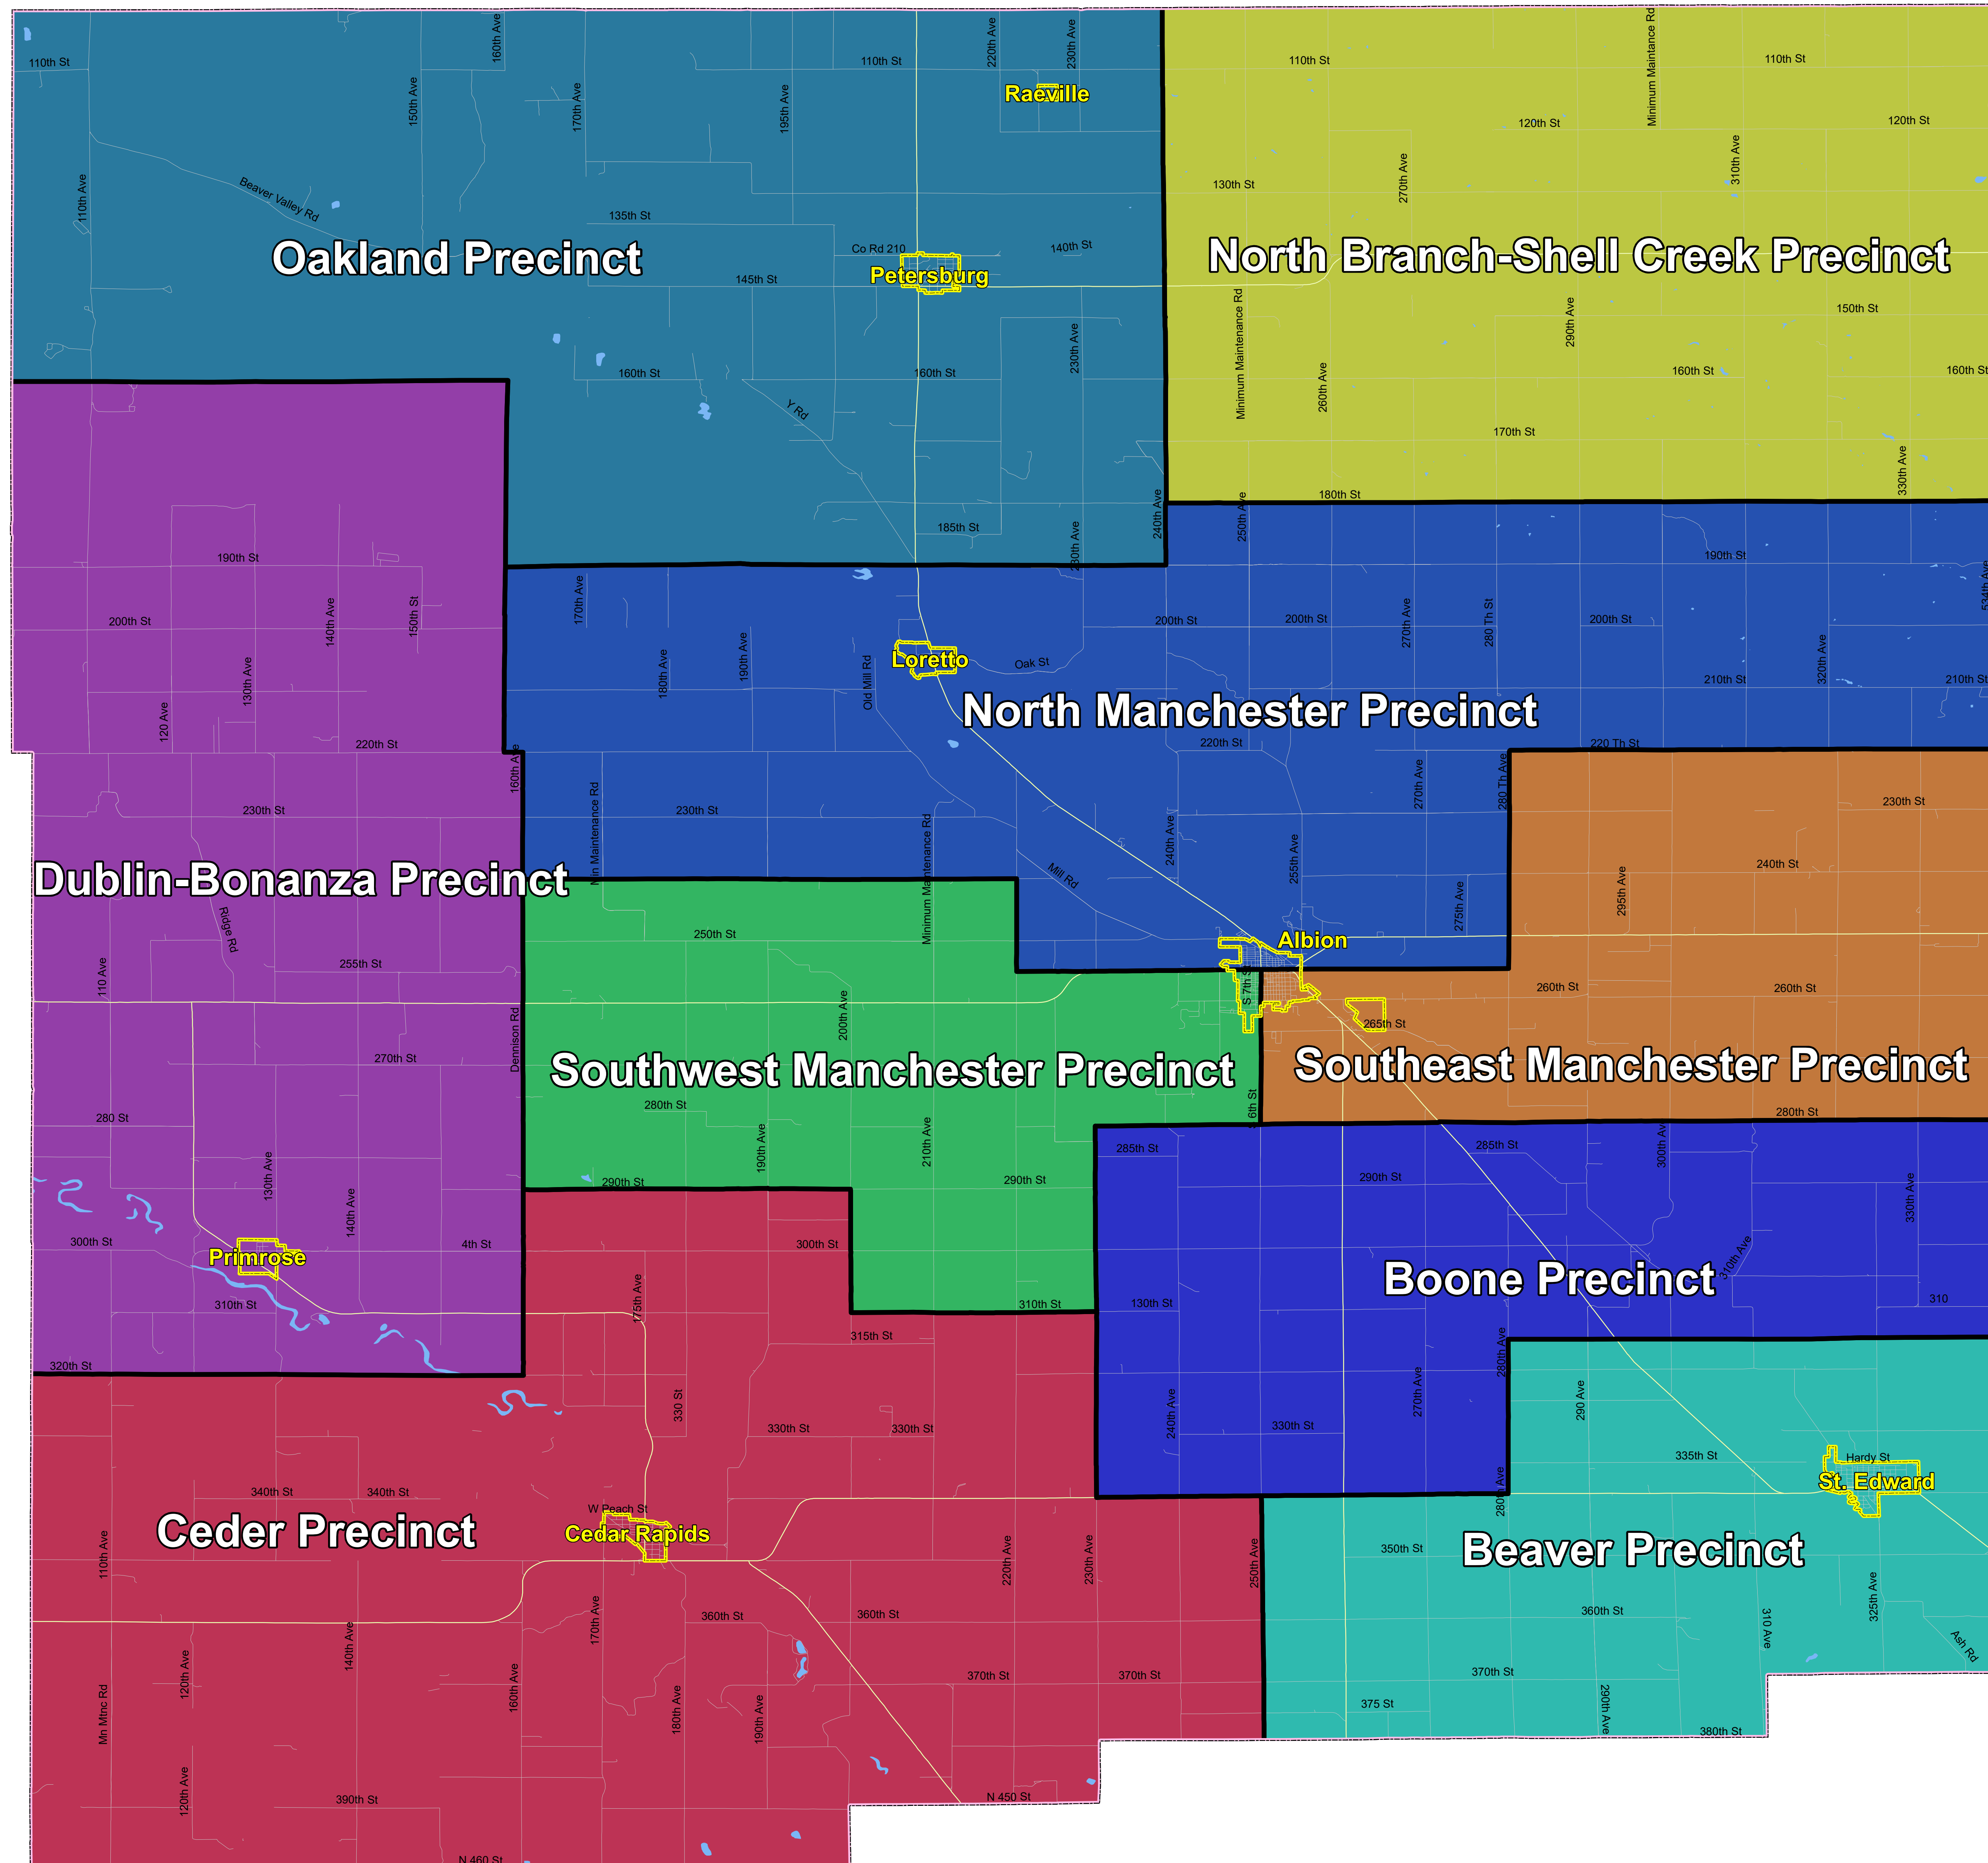

BOONE COUNTY 2021 VOTING PRECINCTS

Precinct Name	Registered Voters
Beaver	478
Boone	162
Cedar	409
Dublin-Bonanza	170
North Branch-Shell Creek	100
North Manchester	548
Oakland	469
Southeast Manchester	670
Southwest Manchester	613
Total	3,619